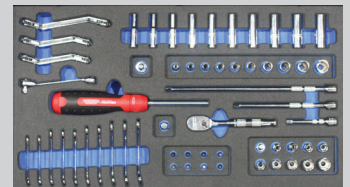

B1 Flyaway Kit Large

MECHKIT-3

henchman
p r o d u c t s

Our B1 LAME kit was selected by one of the airlines and has been found to be a very popular selection. This kit can be fitted out to your choice with either Stahlwille Tools (German) or Proto tools (USA), for wrenches and sockets. Henchman prides itself in bringing together a kit combining top quality brands of tools from world renowned manufacturers which meet the expectations of engineers performing daily mechanical maintenance of aircraft.

Tools are laid out in two-colour high density foam which provides visual tool control in a robust, easily deployable All-in-One toolbox. Excellent for flyaway applications or issued as a personal toolkit.

Specifications

- High quality Brands suiting aviation requirements
- Skydrol Resistant Case
- Visual tool control
- Suited to PART 145 compliant organisations
- Dimensions: 581W x 381D x 455H

About Henchman