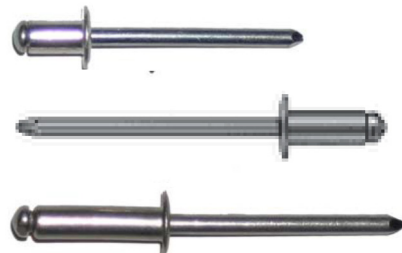

Mandrel Collection Bottle

Actuator Assy

Riveting Point Light
(white LED)

Battery Lock /
Release Latch

Battery with charging
status indication

*Battery Charger included

GB 101

Rivdom eBZ ZERO

12 V BATTERY INSTALLATION TOOL

Lightweight

Portable

GB 101 SPECIFICATIONS

Weight (Incl. battery) - 2.8 lbs. (1.3 kg)

Total Stroke - .787" (20 mm)

Rated Pull Load - 1,529 lbs. (6.8 kN)

Charger charging time to - 22 / 30 minutes 90% / 100%

INSTALLS: 3/32" - 5/32" BLIND RIVETS

GB101 SERIES

- GB101 Includes (1) VP1400 (2Ah Battery)
- GB101/2 Includes (2) VP1400 (2Ah Batteries)