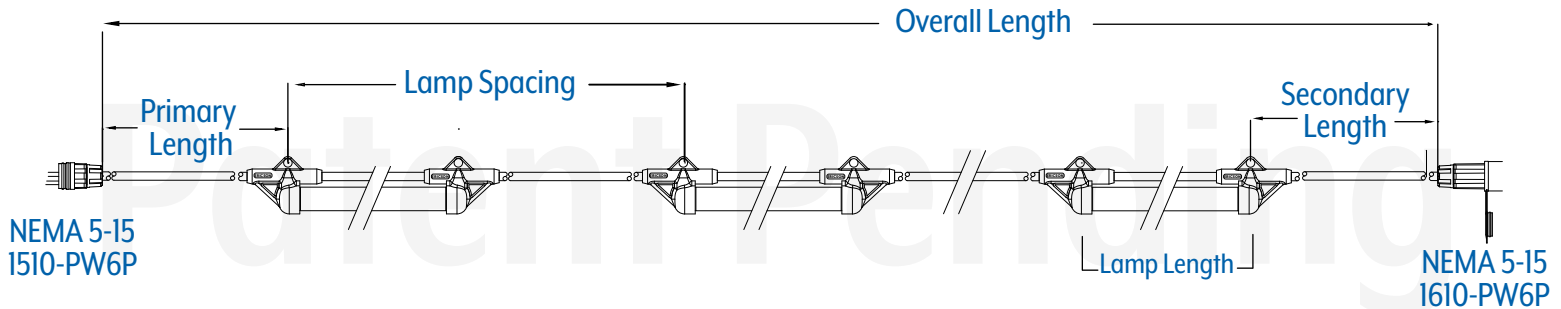

Notes: ¹ - Based on a scale from 1 to 100, 100 represents sunlight. ² - Sunlight is rated to be 5000-6500 K; the higher the number, the whiter the light. ³ - 100-277V 50/60Hz rated. Low-voltage models available on directional models only. ⁴ - Based on a single 15A supply receptacle. *Consult Ericson for custom assemblies.

Since 1918
ERICSON®

Ericson Manufacturing Company
4323 Hamann Parkway
Willoughby, OH 44094, USA

1.800.374.2766
info@ericson.com
www.ericson.com

LI000772B